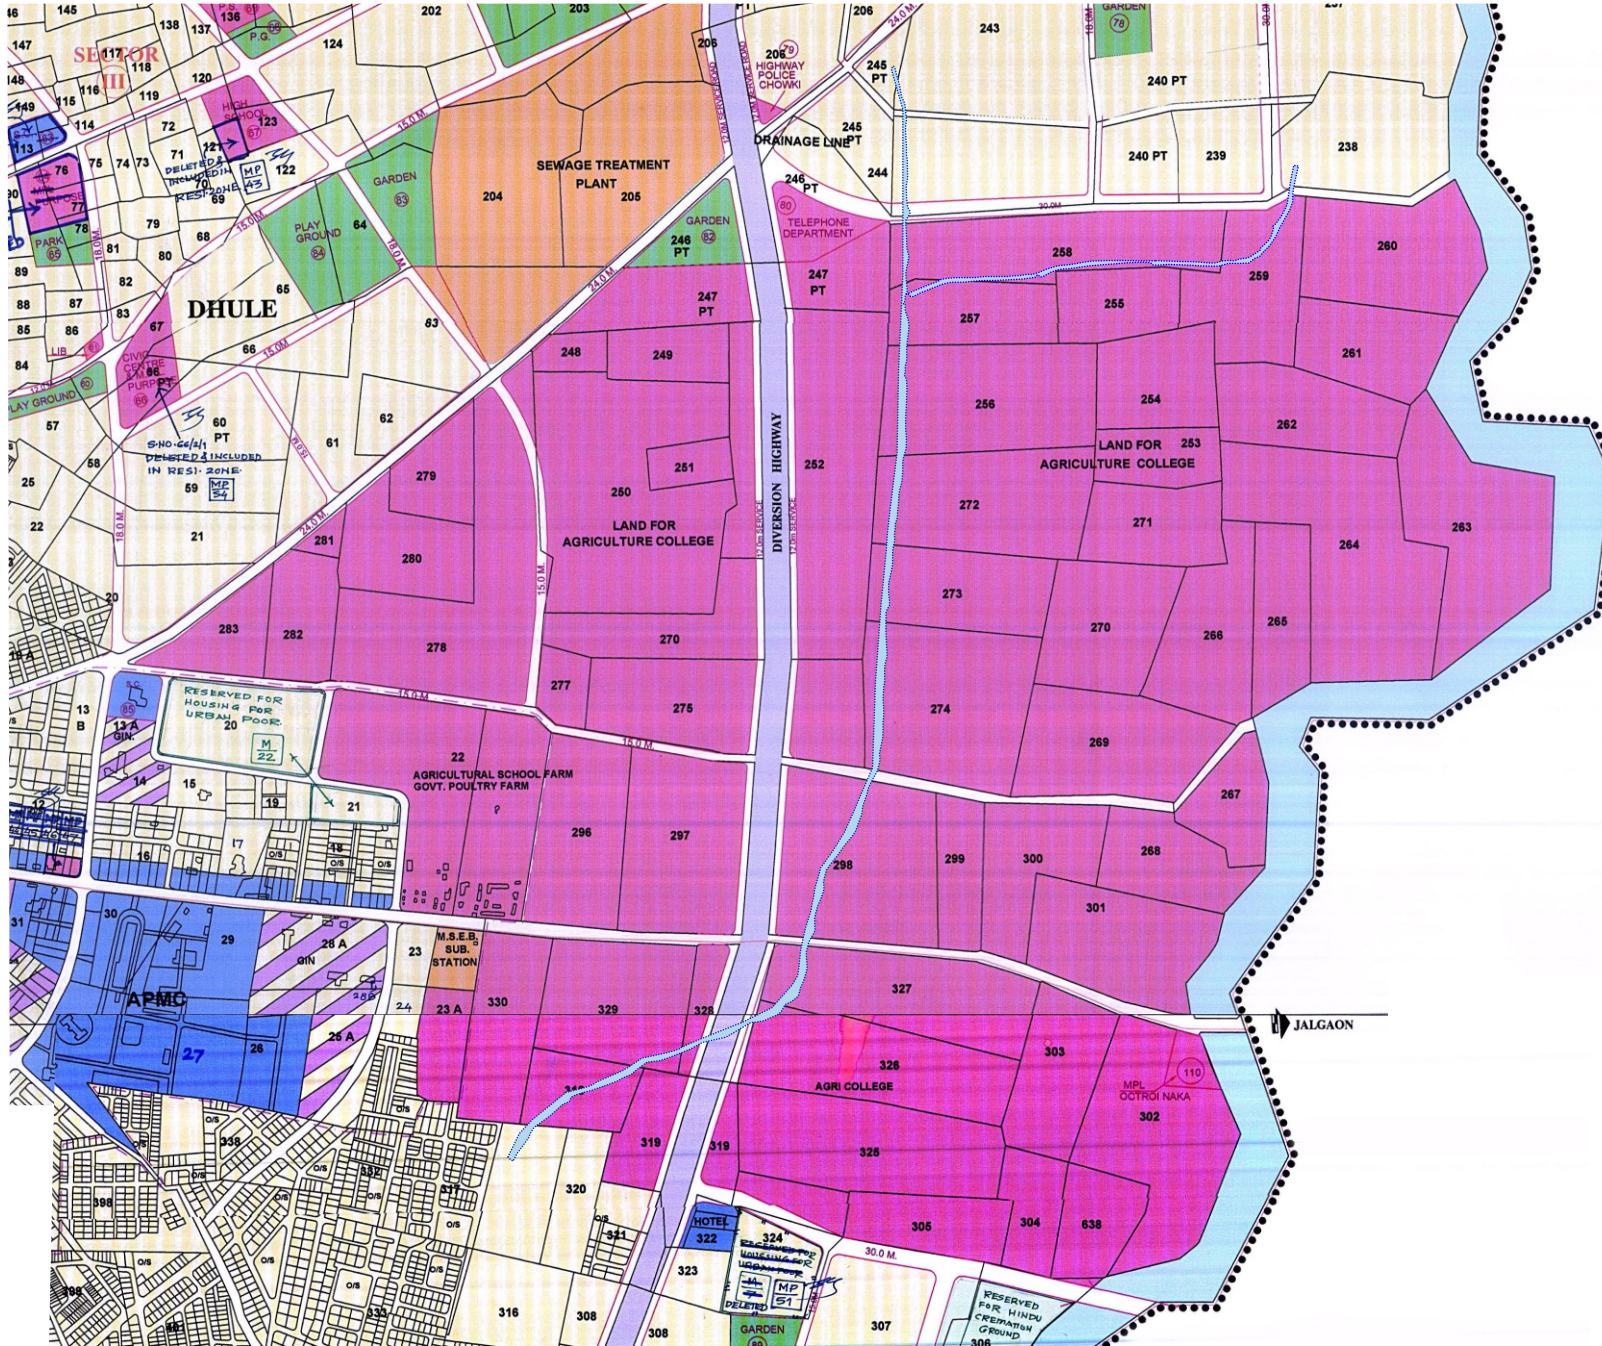

COLLEGE OF AGRICULTURE, DHULE

N
SCALE 1:5000

Legends

- College farm
- Nalla
- National Highway
- Survey No. Boundry